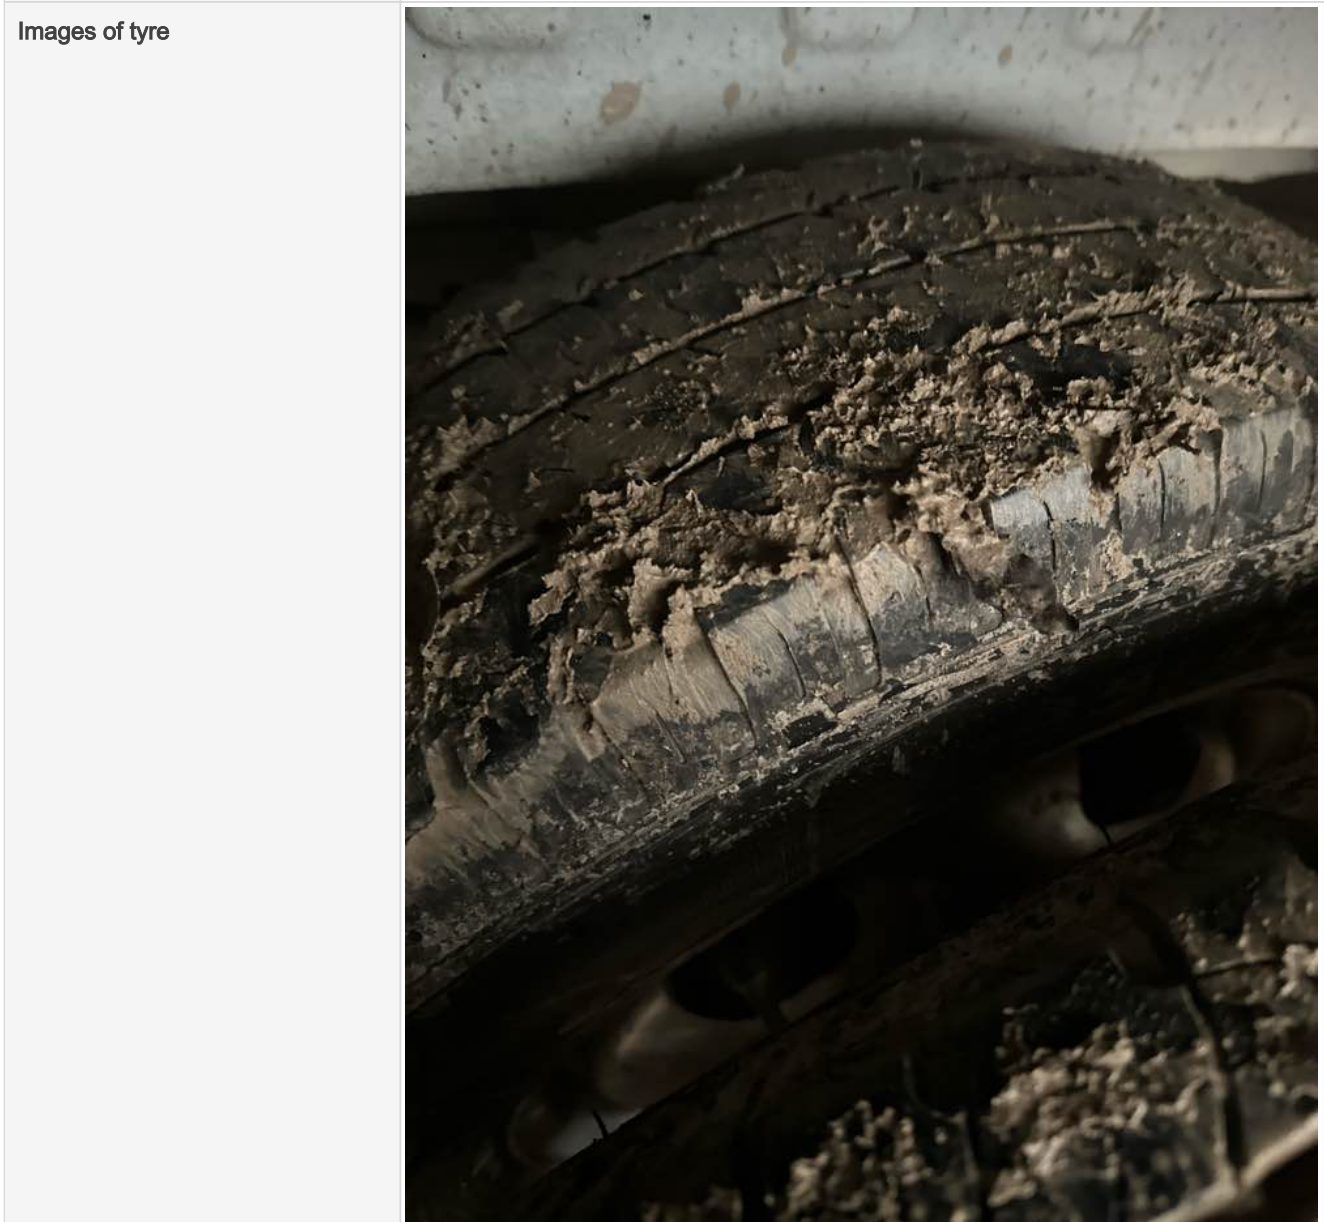

Basevan.com General Inspection

Wearing / Perishing (inner)	none
Wearing / Perishing (outer)	None
tread depth (mm)	7
General comments	good tread

Spare wheel

Spare installed? (If no, don't fill out)	No
Age (month/year) Manufactured	
Make, brand.	
Tyre size