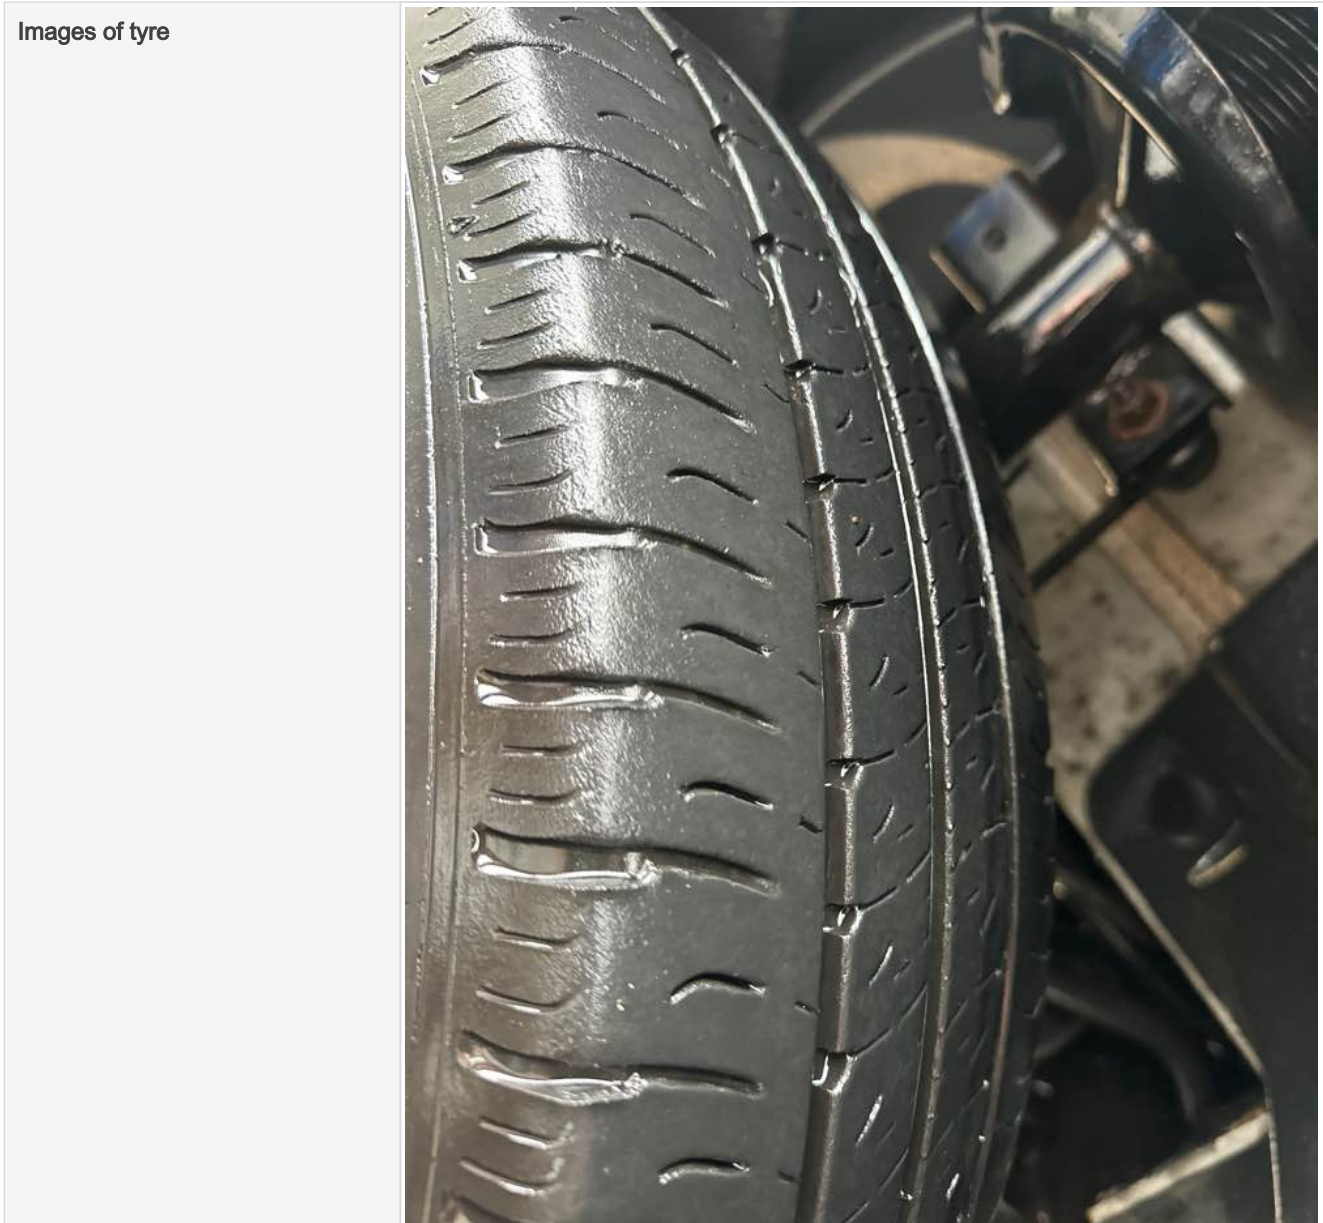

BaseVan Initial Inspection

Inspection details

Name of inspector	Franklyn T Bromfield
Date of inspection	18/09/2024
Signature	

Vehicle details

Vehicle registration	CN64FEJ
Vehicle chassis no.	WOLMTF8VHEB056138
Miles (if in km, multiply by 0.62)	94683
Make	Vauxhall
Model	Movano
Transmission	Manual, 6 speed
Factory immobiliser installed	Yes
Speed limiter installed	N/A
Drive configuration	RWD
Gross vehicle weight	4600kg
Towing capacity	3000
Tow bar installed	No

Off side front

Age (month/year) Manufactured	22/22
Make, brand.	Good Year
Tyre size	195/75/R16
Pressure 1	
Pressure 2	
Wearing / Perishing (inner)	Medium
Wearing / Perishing (outer)	Medium
tread depth (mm)	5
General comments	

BaseVan Initial Inspection

Images of tyre

Near side front

Age (month/year) Manufactured	24/22
Make, brand.	Good Year
Tyre size	195/75/R16
Pressure 1	
Pressure 2	
Wearing / Perishing (inner)	Slight
Wearing / Perishing (outer)	Slight
tread depth (mm)	6
General comments	

BaseVan Initial Inspection

near side rear

Age (month/year) Manufactured	
Make, brand.	Good Year
Tyre size	195/75/R16
Pressure 1	
Pressure 2	
Wearing / Perishing (inner)	none
Wearing / Perishing (outer)	None
tread depth (mm)	7
General comments	