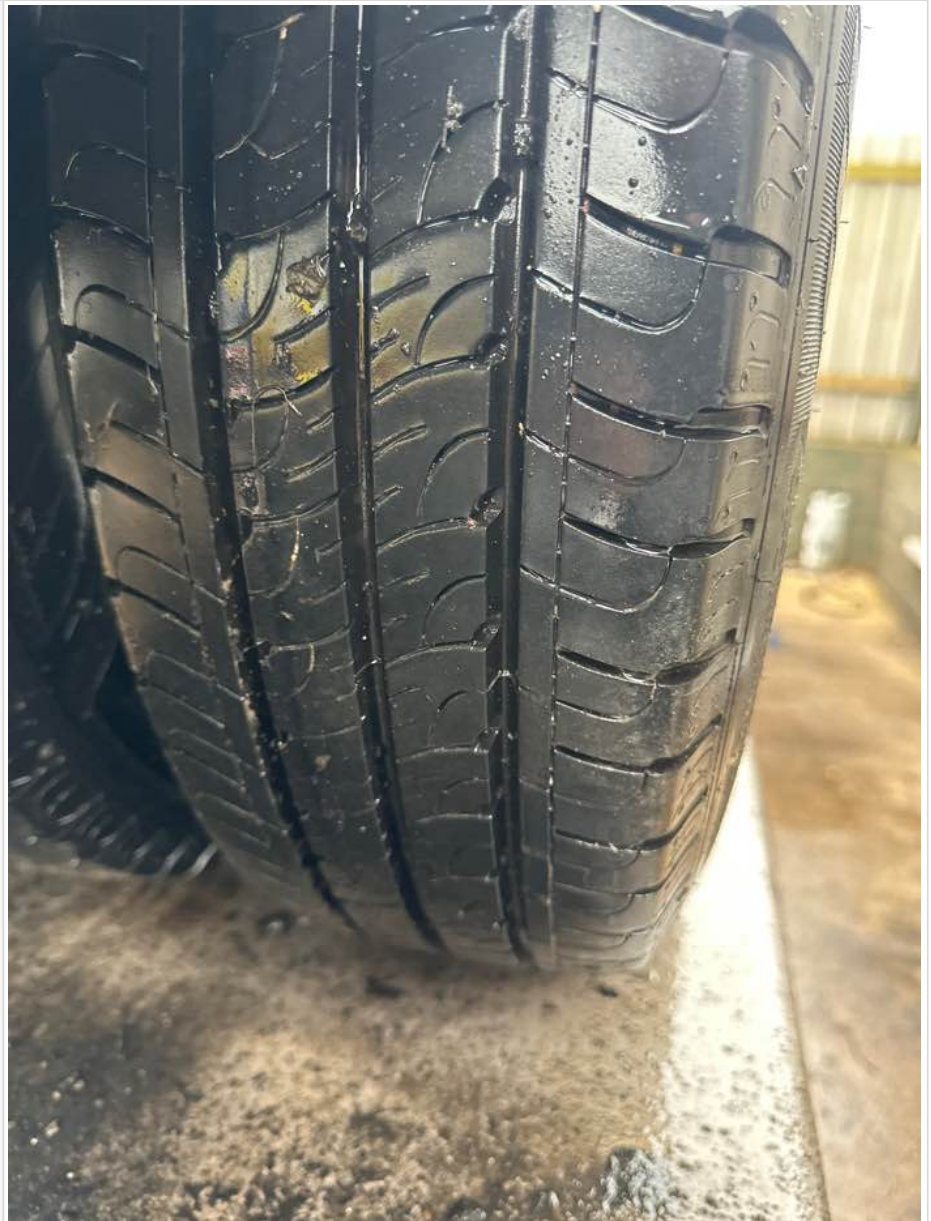

BaseVan Initial Inspection

Images of tyre

Off side rear

Age (month/year) Manufactured	19/23
Make, brand.	Good Year
Tyre size	195/75/R16
Pressure 1	
Pressure 2	
Wearing / Perishing (inner)	none
Wearing / Perishing (outer)	None
tread depth (mm)	8
General comments	

BaseVan Initial Inspection

Images of tyre

off side Inner (for twin wheel vans)

Is the vehicle a twin wheel axle? (if no don't fill out)	Yes
Age (month/year) Manufactured	24/22
Make, brand.	Good Year
Tyre size	195/75/R16
Pressure 1	
Pressure 2	
Wearing / Perishing (inner)	none
Wearing / Perishing (outer)	None