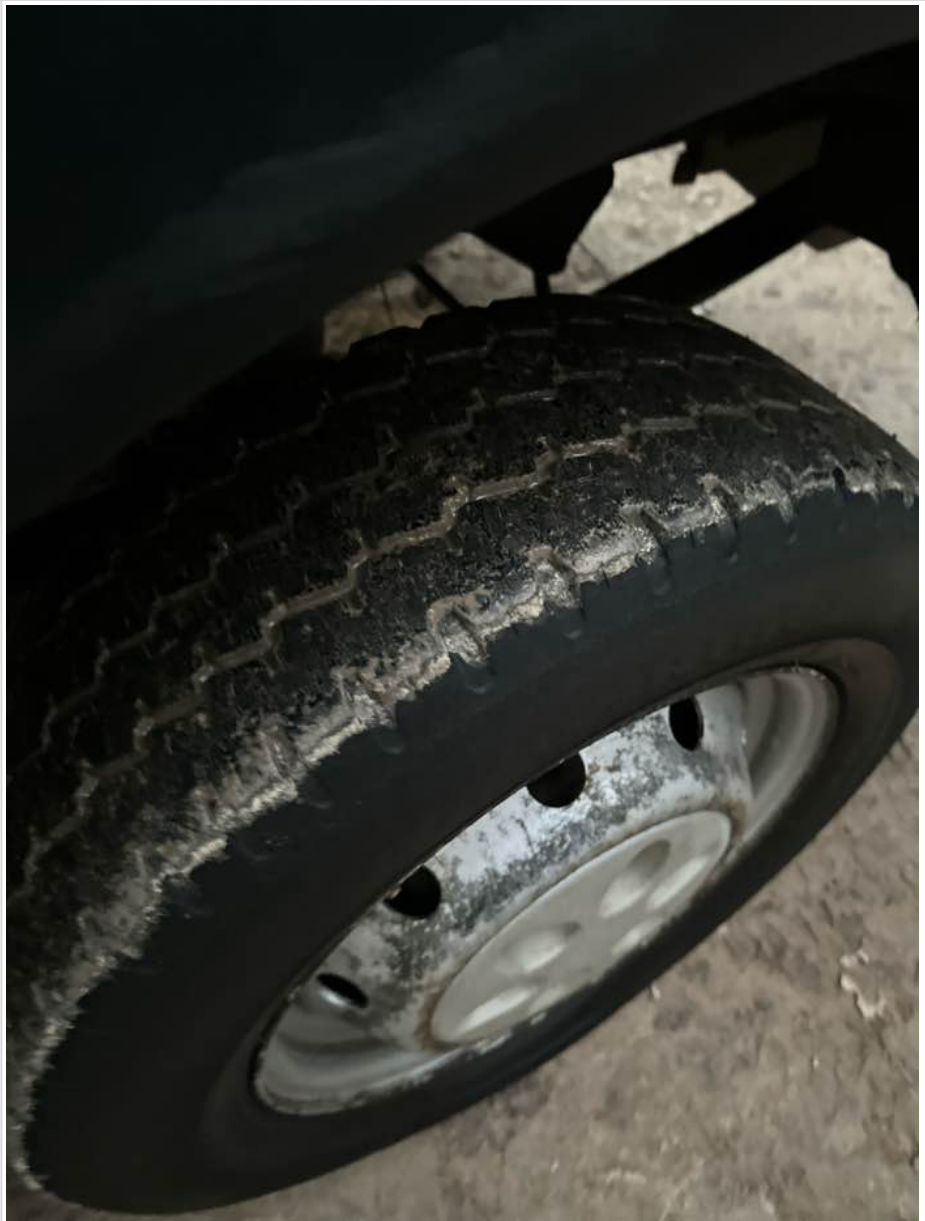

Basevan.com General Inspection

Images of tyre

near side rear

Age (month/year) Manufactured	38/21
Make, brand.	Budget
Tyre size	225/65/R16
Pressure 1	
Pressure 2	
Wearing / Perishing (inner)	none
Wearing / Perishing (outer)	None
tread depth (mm)	6
General comments	good life in tyre

Basevan.com General Inspection

Images of tyre

Off side rear

Age (month/year) Manufactured	40/21
Make, brand.	Budget
Tyre size	225/65/R16
Pressure 1	
Pressure 2	
Wearing / Perishing (inner)	none
Wearing / Perishing (outer)	None
tread depth (mm)	7
General comments	lots of tread